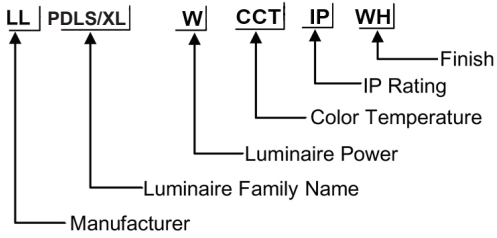

ORDERING CODE

Specification

- Fixture Material** : Die Cast Aluminium
- Fixture Finish** : Thermoset powder coated in White & Black
- Diffuser** : Opal Polycarbonate
- LED Chip** : CREE
- Binning** : 3 step MacAdam
- Lifespan** : 50,000Hrs
- CRI** : >90
- Input Voltage** : 220-240V AC, 50/60Hz
- Operating Temperature:** -25°C to 45°C
- Warranty** : 5 Years against manufacturing defects

Power (W)	Lumen Lm	IP Rating	Beam Angle	Available CCT
6 W	600Lm	IP54	Diffused	2700K 3000K 4000K 5000K 6000K
10 W	1000Lm			
12 W	1200Lm			
18 W	1800Lm			
20 W	2000Lm			
25 W	2500Lm			
25 W	2500Lm			
30 W	3000Lm			