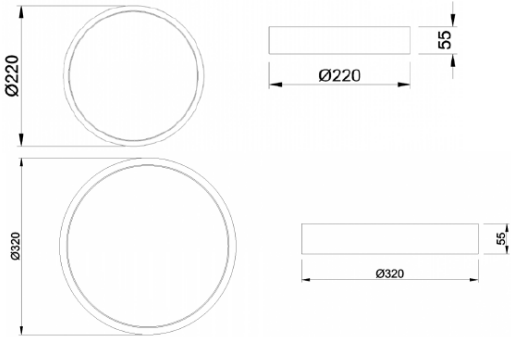

ORDERING CODE

Specification

- Fixture Material** : Die Cast Aluminium
- Fixture Finish** : Thermoset powder coated in White & Black
- Diffuser** : Opal Polycarbonate
- LED Chip** : CREE
- Binning** : 3 step MacAdam
- Lifespan** : 50,000Hrs
- CRI** : >90
- Input Voltage** : 220-240V AC, 50/60Hz
- Operating Temperature:** -25°C to 45°C
- Warranty** : 5 Years against manufacturing defects

Power (W)	Lumen Lm	IP Rating	Beam Angle	Available CCT
6 W	600Lm	IP54	Diffused	2700K 3000K 4000K 5000K 6000K
10 W	1000Lm			
12 W	1200Lm			
18 W	1800Lm			
20 W	2000Lm			
25 W	2500Lm			
25 W	2500Lm			
30 W	3000Lm			