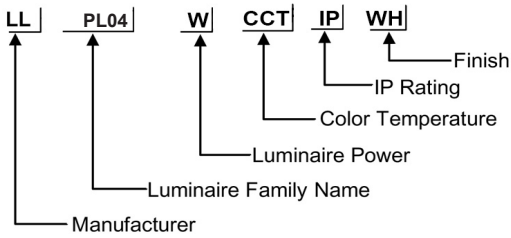

### ORDERING CODE

### Specification

Fixture Material	: Die-cast ALuminum
Pole Material	: Aluminum Steel
Fixture Finish	: Powder Coated
Diffuser	: Safety Glass
LED Chip	: CREE
Binning	: 3 step MacAdam
Lifespan	: 50,000 Hrs
CRI	: >70 / >80 / >90
Input Voltage	: 220V / 240V, 50/60Hz
Operating Temperature	: -35°C to +55°C
Warranty	: 5 Years against manufacturing defects

Power (W)	Lumen Lm >90	IP Rating	Beam Angle	Available CCT
35W	4025Lm	IP66	T I / T II / T III / T IV / T V	2700K
40W	4600Lm			3000K
45W	5175Lm			4000K
50W	5750Lm			6000K