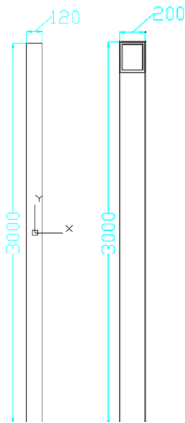

### ORDERING CODE

### Specification

Fixture Material	: Die-cast ALuminum
Pole Material	: Aluminum Steel
Fixture Finish	: Powder Coated
Diffuser	: Safety Glass
LED Chip	: CREE
Binning	: 3 step MacAdam
Lifespan	: 50,000 Hrs
CRI	: >70 / >80 / >90
Input Voltage	: 220V / 240V, 50/60Hz
Operating Temperature	: -35°C to +55°C
Warranty	: 5 Years against manufacturing defects

Power (W)	Lumen Lm >90	IP Rating	Beam Angle	Available CCT
35W	4025Lm	IP66	T I / T II / T III / T IV / T V	2700K
40W	4600Lm			3000K
45W	5175Lm			4000K
50W	5750Lm			6000K