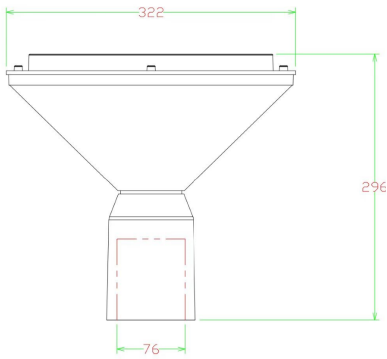

ORDERING CODE

Specification

Fixture Material	: Aluminum Shell
Pole Material	: Aluminum Steel
Fixture Finish	: Powder Coated
Diffuser	: Safety Glass
LED Chip	: CREE
Binning	: 3 step MacAdam
Lifespan	: 50,000 Hrs
CRI	: >70 / >80 / >90
Input Voltage	: 220V / 240V, 50/60Hz
Operating Temperature	: -35°C to +55°C
Warranty	: 5 Years against manufacturing defects

Power (W)	Lumen Lm >90	IP Rating	Beam Angle	Available CCT
30W	3150Lm	IP65	T I / T II / T III / T IV / T V	2700K
45W	4725Lm			3000K
60W	6300Lm			4000K
				6000K