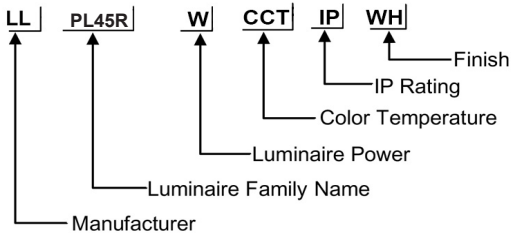

ORDERING CODE

Specification

Fixture Material	: Aluminum Shell
Pole Material	: Aluminum Steel
Fixture Finish	: Powder Coated
Diffuser	: Safety Glass
LED Chip	: CREE
Binning	: 3 step MacAdam
Lifespan	: 50,000 Hrs
CRI	: >70 / >80 / >90
Input Voltage	: 220V / 240V, 50/60Hz
Operating Temperature	: -35°C to +55°C
Warranty	: 5 Years against manufacturing defects

Power (W)	Lumen Lm >90	IP Rating	Beam Angle	Available CCT
30W	3150Lm	IP65	T I / T II / T III / T IV / T V	2700K
45W	4725Lm			3000K
60W	6300Lm			4000K
				6000K