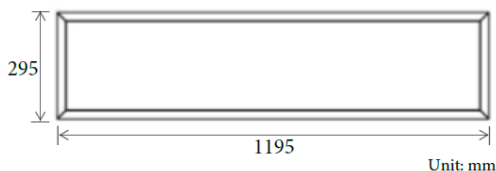

## Specification

- Fixture Material** : Aluminium
- Fixture Finish** : Thermoset powder coated in White & Black
- Diffuser** : Opal PMMA
- LED Chip** : CREE
- Binning** : 3 step MacAdam
- Lifespan** : 50,000Hrs
- CRI** : >90
- Input Voltage** : 220-240V AC, 50/60Hz
- Operating Temperature:** -25°C to 45°C
- Warranty** : 5 Years against manufacturing defects