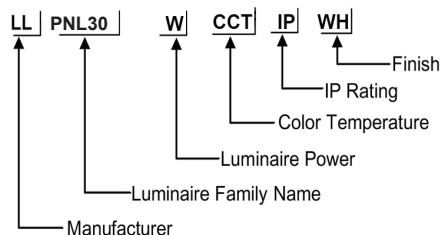

### ORDERING CODE

## Specification

- Fixture Material** : Aluminium
- Fixture Finish** : Thermoset powder coated in White & Black
- Diffuser** : Opal PMMA
- LED Chip** : CREE
- Binning** : 3 step MacAdam
- Lifespan** : 50,000Hrs
- CRI** : >90
- Input Voltage** : 220-240V AC, 50/60Hz
- Operating Temperature:** -25°C to 45°C
- Warranty** : 5 Years against manufacturing defects

Power (W)	Lumen Lm	IP Rating	Beam Angle	Available CCT
30 W	3000Lm	IP44	Diffused	2700K
36 W	3600Lm			3000K
40 W	4000Lm			4000K
45 W	4500Lm			5000K
48 W	4800Lm			6000K