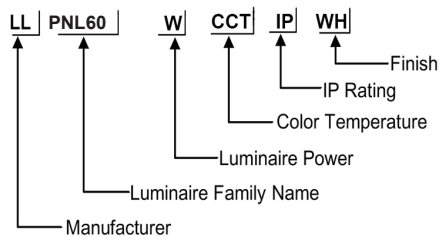

ORDERING CODE

Specification

- Fixture Material** : Aluminium
- Fixture Finish** : Thermoset powder coated in White & Black
- Diffuser** : Opal PMMA
- LED Chip** : CREE
- Binning** : 3 step MacAdam
- Lifespan** : 50,000Hrs
- CRI** : >90
- Input Voltage** : 220-240V AC, 50/60Hz
- Operating Temperature:** -25°C to 45°C
- Warranty** : 5 Years against manufacturing defects

Power (W)	Lumen Lm	IP Rating	Beam Angle	Available CCT
30 W	3000Lm	IP44	Diffused	2700K
36 W	3600Lm			3000K
40 W	4000Lm			4000K
45 W	4500Lm			5000K
48 W	4800Lm			6000K

BEAM
CUSTOM

FINISH
CUSTOM

COLOR
CUSTOM