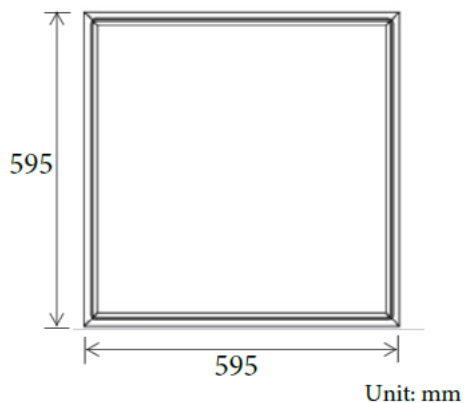

ORDERING CODE

Specification

- Fixture Material** : Aluminium
- Fixture Finish** : Thermoset powder coated in White & Black
- Diffuser** : Opal PMMA
- LED Chip** : CREE
- Binning** : 3 step MacAdam
- Lifespan** : 50,000Hrs
- CRI** : >90
- Input Voltage** : 220-240V AC, 50/60Hz
- Operating Temperature:** -25°C to 45°C
- Warranty** : 5 Years against manufacturing defects

Power (W)	Lumen Lm	IP Rating	Beam Angle	Available CCT
30 W	3000Lm	IP44	Diffused	2700K
36 W	3600Lm			3000K
40 W	4000Lm			4000K
45 W	4500Lm			5000K
48 W	4800Lm			6000K

BEAM
CUSTOM

FINISH
CUSTOM

COLOR
CUSTOM