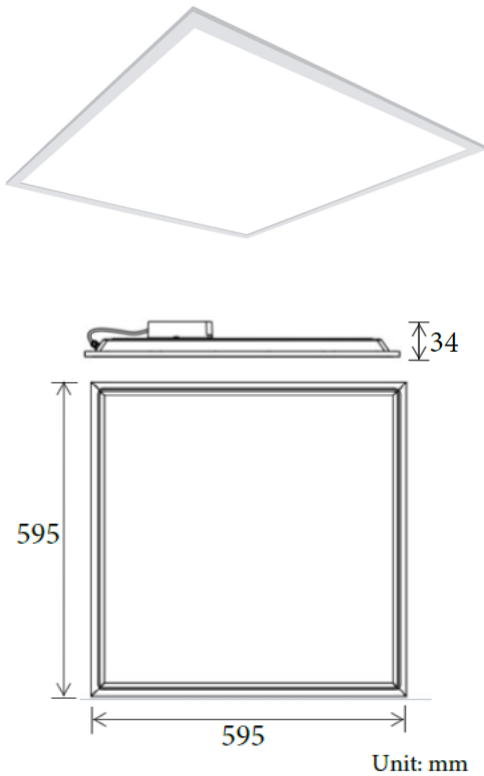

ORDERING CODE

Specification

- Fixture Material** : Aluminium
- Fixture Finish** : Thermoset powder coated in White & Black
- Diffuser** : Opal PMMA
- LED Chip** : CREE
- Binning** : 3 step MacAdam
- Lifespan** : 50,000Hrs
- CRI** : >90
- Input Voltage** : 220-240V AC, 50/60Hz
- Operating Temperature:** -25°C to 45°C
- Warranty** : 5 Years against manufacturing defects