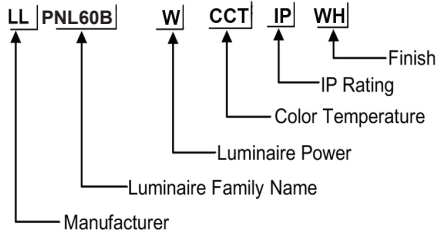

ORDERING CODE

Specification

- Fixture Material** : Aluminium
- Fixture Finish** : Thermoset powder coated in White & Black
- Diffuser** : Opal PMMA
- LED Chip** : CREE
- Binning** : 3 step MacAdam
- Lifespan** : 50,000Hrs
- CRI** : >90
- Input Voltage** : 220-240V AC, 50/60Hz
- Operating Temperature:** -25°C to 45°C
- Warranty** : 5 Years against manufacturing defects

Power (W)	Lumen Lm	IP Rating	Beam Angle	Available CCT
30 W	3000Lm	IP44	Diffused	2700K
36 W	3600Lm			3000K
40 W	4000Lm			4000K
45 W	4500Lm			5000K
48 W	4800Lm			6000K