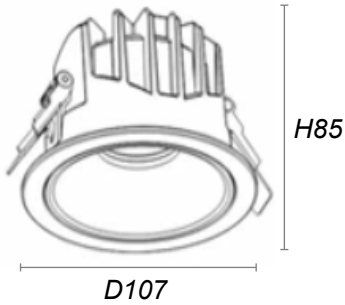

ORDERING CODE

Specification

- Fixture Material : Die Cast Aluminium
- Fixture Finish : Thermoset powder coated in White & Black
- Diffuser : Clear Glass
- LED Chip : CREE
- Binning : 3 step MacAdam
- Lifespan : 50,000Hrs
- CRI : >90
- Input Voltage : 220-240V AC, 50/60Hz
- Operating Temperature: -20°C to 45°C
- Warranty : 5 Years against manufacturing defects

| Power (W) | Lumen Lm | IP Rating | Beam Angle | Available CCT |
|-----------|----------|-----------|--------------------|---------------|
| 7W | 700Lm | IP44 | 5°/18°/36°/45°/90° | 2700K |
| 9W | 900Lm | | | 3000K |
| 10W | 1000Lm | | | 4000K |
| 12W | 1200Lm | | | 5000K |
| 15W | 1500Lm | | | 6000K |