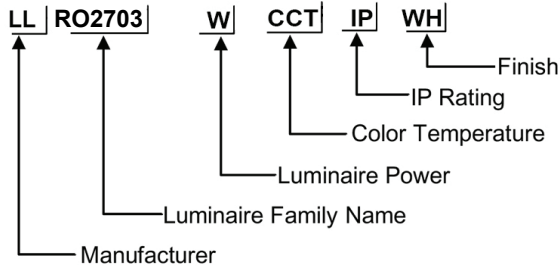

ORDERING CODE

Specification

- Fixture Material : Die Cast Aluminium
- Fixture Finish : Thermoset powder coated in White & Black
- Diffuser : Clear Glass
- LED Chip : CREE
- Binning : 3 step MacAdam
- Lifespan : 50,000Hrs
- CRI : >90
- Input Voltage : 220-240V AC, 50/60Hz
- Operating Temperature: -20°C to 45°C
- Warranty : 5 Years against manufacturing defects

| Power (W) | Lumen Lm | IP Rating | Beam Angle | Available CCT |
|-----------|----------|-----------|--------------------|---------------|
| 7W | 700Lm | IP44 | 5°/18°/36°/45°/90° | 2700K |
| 9W | 900Lm | | | 3000K |
| 10W | 1000Lm | | | 4000K |
| 12W | 1200Lm | | | 5000K |
| 15W | 1500Lm | | | 6000K |