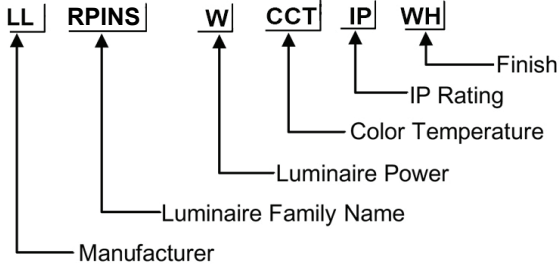

ORDERING CODE

Specification

- Fixture Material : Die Cast Aluminium
- Fixture Finish : Thermoset powder coated in White & Black
- Diffuser : Clear Glass
- LED Chip : CREE
- Binning : 3 step MacAdam
- Lifespan : 50,000Hrs
- CRI : >90
- Input Voltage : 220-240V AC, 50/60Hz
- Operating Temperature : -20°C to 45°C
- Warranty : 5 Years against manufacturing defects

42*42 H 33 mm

Power (W)	Lumen Lm	IP Rating	Beam Angle	Available CCT
1W	100Lm	IP44	5°/18°/36°/45°/90°	2700K
3W	300Lm			3000K
4W	400Lm			4000K
5W	500Lm			5000K
8W	800Lm			6000K