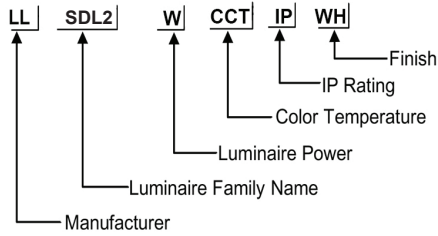

### ORDERING CODE

### Specification

- Fixture Material** : Die Cast Aluminium
- Fixture Finish** : Thermoset powder coated in White & Black
- Diffuser** : Tempered Safety Glass
- LED Chip** : CREE
- Binning** : 3 step MacAdam
- Lifespan** : 50,000Hrs
- CRI** : >90
- Input Voltage** : 220-240V AC, 50/60Hz
- Operating Temperature:** -25°C to 45°C
- Warranty** : 5 Years against manufacturing defects

Power (W)	Lumen Lm	IP Rating	Beam Angle	Available CCT
5 W	500Lm	IP65	5°/18°/36°/45°/90°	2700K
8 W	800Lm			3000K
10 W	1000Lm			4000K
12 W	1200Lm			5000K
15 W	1500Lm			6000K