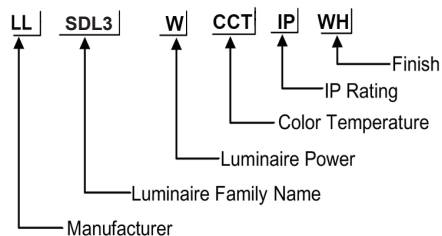

ORDERING CODE

Specification

- Fixture Material** : Die Cast Aluminium
- Fixture Finish** : Thermoset powder coated in White & Black
- Diffuser** : Tempered Safety Glass
- LED Chip** : CREE
- Binning** : 3 step MacAdam
- Lifespan** : 50,000Hrs
- CRI** : >90
- Input Voltage** : 220-240V AC, 50/60Hz
- Operating Temperature:** -25°C to 45°C
- Warranty** : 5 Years against manufacturing defects

D74xH150 mm

Power (W)	Lumen Lm	IP Rating	Beam Angle	Available CCT
5 W	500Lm	IP65	5°/18°/36°/45°/90°	2700K
8 W	800Lm			3000K
10 W	1000Lm			4000K
12 W	1200Lm			5000K
15 W	1500Lm			6000K