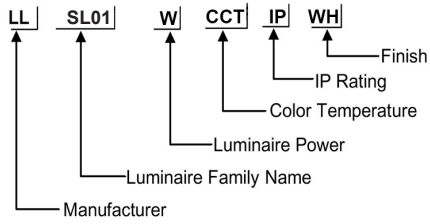

ORDERING CODE

Specification

- Fixture Material** : Aluminum+anti-UV acrylic cover
- Fixture Finish** : Powder Coated
- Diffuser** : Poly Carbonate
- LED Chip** : CREE
- Binning** : 3 step MacAdam
- Lifespan** : 50.000 Hrs
- CRI** : >80
- Input Voltage** : 24VDC, 50/60Hz
- Operating Temperature** : -35°C to +55°C
- Warranty** : 5 Years against manufacturing defects

1000*18*38mm
 500*18*38mm
 300*18*38mm

Power (W)	Lumen Lm	IP Rating	Beam Angle	Available CCT
3 W	300Lm	IP66	5°/20°/45°/60°/90°/120°	2700K
6 W	600Lm			3000K
12 W	1200Lm			4000K
15 W	1500Lm			6000K