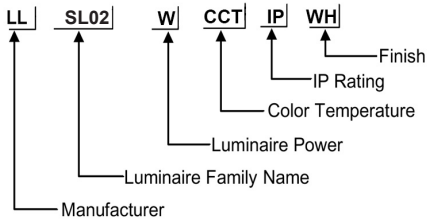

**ORDERING CODE**

**Specification**

- Fixture Material** : Aluminum+anti-UV acrylic cover
- Fixture Finish** : Powder Coated
- Diffuser** : Poly Carbonate
- LED Chip** : CREE
- Binning** : 3 step MacAdam
- Lifespan** : 50.000 Hrs
- CRI** : >80
- Input Voltage** : 24VDC, 50/60Hz
- Operating Temperature** : -35°C to +55°C
- Warranty** : 5 Years against manufacturing defects

1000\*23\*46mm  
 500\*23\*46mm  
 300\*23\*46mm

| Power (W) | Lumen Lm | IP Rating | Beam Angle              | Available CCT |
|-----------|----------|-----------|-------------------------|---------------|
| 3 W       | 300Lm    | IP66      | 5°/20°/45°/60°/90°/120° | 2700K         |
| 6 W       | 600Lm    |           |                         | 3000K         |
| 12 W      | 1200Lm   |           |                         | 4000K         |
| 15 W      | 1500Lm   |           |                         | 6000K         |
|           |          |           |                         |               |