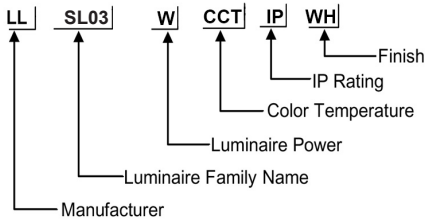

ORDERING CODE

Specification

- Fixture Material** : Aluminum+anti-UV acrylic cover
- Fixture Finish** : Powder Coated
- Diffuser** : Poly Carbonate
- LED Chip** : CREE
- Binning** : 3 step MacAdam
- Lifespan** : 50.000 Hrs
- CRI** : >80
- Input Voltage** : 24VDC, 50/60Hz
- Operating Temperature** : -35°C to +55°C
- Warranty** : 5 Years against manufacturing defects

1000*30*43.7mm
 500*30*43.7mm
 300*30*43.7mm

Power (W)	Lumen Lm	IP Rating	Beam Angle	Available CCT
3 W	300Lm	IP66	5°/20°/45°/60°/90°120°	2700K
6 W	600Lm			3000K
12 W	1200Lm			4000K
15 W	1500Lm			6000K