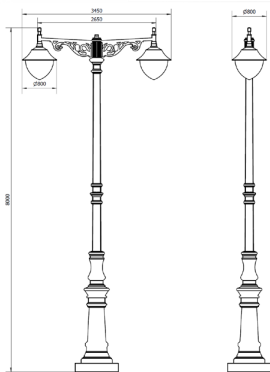

ORDERING CODE

Specification

Fixture Material	: Die-cast ALuminum
Pole Material	: Aluminum Steel
Fixture Finish	: Powder Coated
Diffuser	: Safety Glass
LED Chip	: CREE
Binning	: 3 step MacAdam
Lifespan	: 50,000 Hrs
CRI	: >70 / >80 / >90
Input Voltage	: 220V / 240V, 50/60Hz
Operating Temperature	: -35°C to +55°C
Warranty	: 5 Years against manufacturing defects

Power (W)	Lumen Lm	IP Rating	Beam Angle	Available CCT
2x20W	2000Lm	IP65	T I / T II / T III / T IV / T V	2700K
2x30W	3000Lm			3000K
2x40W	4000Lm			4000K
2x50W	5000Lm			6000K