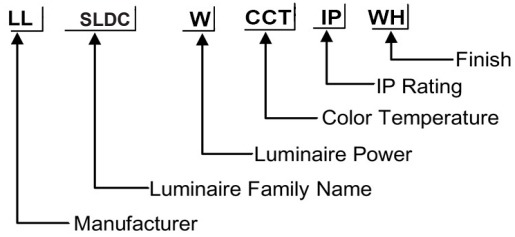

ORDERING CODE

Specification

Fixture Material	: Die-cast ALuminum
Pole Material	: Aluminum Steel
Fixture Finish	: Powder Coated
Diffuser	: Safety Glass
LED Chip	: CREE
Binning	: 3 step MacAdam
Lifespan	: 50,000 Hrs
CRI	: >70 / >80 / >90
Input Voltage	: 220V / 240V, 50/60Hz
Operating Temperature	: -35°C to +55°C
Warranty	: 5 Years against manufacturing defects

Power (W)	Lumen Lm	IP Rating	Beam Angle	Available CCT
2x20W	2000Lm	IP65	T I / T II / T III / T IV / T V	2700K
2x30W	3000Lm			3000K
2x40W	4000Lm			4000K
2x50W	5000Lm			6000K