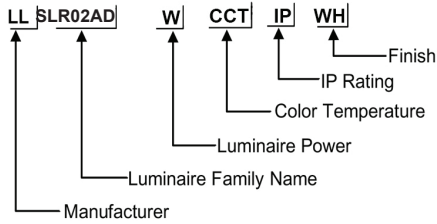

ORDERING CODE

D98* H86 mm

Specification

- Fixture Material : Die Cast Aluminium
- Fixture Finish : Thermoset powder coated in White & Black
- Diffuser : Clear Glass with Anti-Glare reflector
- LED Chip : CREE
- Binning : 3 step MacAdam
- Lifespan : 50,000Hrs
- CRI : >90
- Input Voltage : 220-240V AC, 50/60Hz
- Operating Temperature:** -25°C to 45°C
- Warranty : 3 Years against manufacturing defects

Power (W)	Lumen Lm	IP Rating	Beam Angle	Available CCT
5 W	500Lm	IP44	5°/18°/36°/45°/90°	2700K
8 W	800Lm			3000K
10 W	1000Lm			4000K
12 W	1200Lm			5000K
15 W	1500Lm			6000K