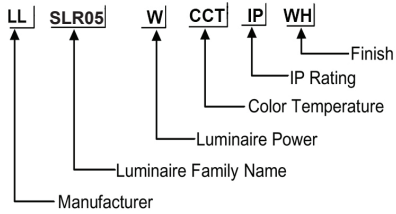

ORDERING CODE

Specification

- Fixture Material** : Die Cast Aluminium
- Fixture Finish** : Thermoset powder coated in White & Black
- Diffuser** : Clear Glass with Anti-Glare reflector
- LED Chip** : CREE
- Binning** : 3 step MacAdam
- Lifespan** : 50,000Hrs
- CRI** : >90
- Input Voltage** : 220-240V AC, 50/60Hz
- Operating Temperature:** -25°C to 45°C
- Warranty** : 3 Years against manufacturing defects

Power (W)	Lumen Lm	IP Rating	Beam Angle	Available CCT
8 W	800Lm	IP44	5°/18°/36°/45°/90°	2700K
10 W	1000Lm			3000K
12 W	1200Lm			4000K
15 W	1500Lm			5000K
				6000K

BEAM
CUSTOM

FINISH
CUSTOM

COLOR
CUSTOM