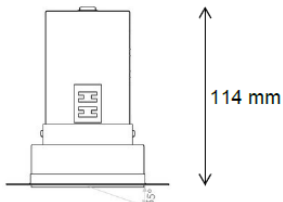

ORDERING CODE

Specification

- Fixture Material** : Die Cast Aluminium
- Fixture Finish** : Thermoset powder coated in White & Black
- Diffuser** : Clear Glass with Anti-Glare reflector
- LED Chip** : CREE
- Binning** : 3 step MacAdam
- Lifespan** : 50,000Hrs
- CRI** : >90
- Input Voltage** : 220-240V AC, 50/60Hz
- Operating Temperature:** -25°C to 45°C
- Warranty** : 3 Years against manufacturing defects

Power (W)	Lumen Lm	IP Rating	Beam Angle	Available CCT
8 W	800Lm	IP44	5°/18°/36°/45°/90°	2700K
10 W	1000Lm			3000K
12 W	1200Lm			4000K
15 W	1500Lm			5000K
				6000K

BEAM
CUSTOM

FINISH
CUSTOM

COLOR
CUSTOM