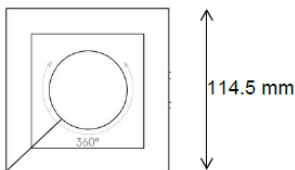

ORDERING CODE

Specification

- Fixture Material** : Die Cast Aluminium
- Fixture Finish** : Thermoset powder coated in White & Black
- Diffuser** : Clear Glass with Anti-Glare reflector
- LED Chip** : CREE
- Binning** : 3 step MacAdam
- Lifespan** : 50,000Hrs
- CRI** : >90
- Input Voltage** : 220-240V AC, 50/60Hz
- Operating Temperature:** -25°C to 45°C
- Warranty** : 3 Years against manufacturing defects

Power (W)	Lumen Lm	IP Rating	Beam Angle	Available CCT
8 W	800Lm	IP44	5°/18°/36°/45°/90°	2700K
10 W	1000Lm			3000K
12 W	1200Lm			4000K
15 W	1500Lm			5000K
				6000K

BEAM
CUSTOM

FINISH
CUSTOM

COLOR
CUSTOM