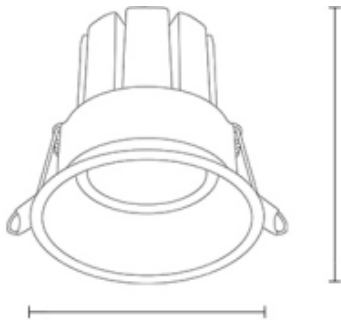

ORDERING CODE

Specification

D 85 * H 71mm

Fixture Material	: Die Cast Aluminium
Fixture Finish	: Thermoset powder coated in White & Black
Diffuser	: Clear Glass
LED Chip	: CREE
Binning	: 3 step MacAdam
Lifespan	: 50,000Hrs
CRI	: >90
Input Voltage	: 220-240V AC, 50/60Hz
Operating Temperature	: -20°C to 45°C
Warranty	: 5 Years against manufacturing defects

Power (W)	Lumen Lm	IP Rating	Beam Angle	Available CCT
6W	600Lm	IP65	5°/18°/36°/45°/90°	2700K
8W	800Lm			3000K
10W	1000Lm			4000K
12W	1200Lm			5000K
15W	1500Lm			6000K