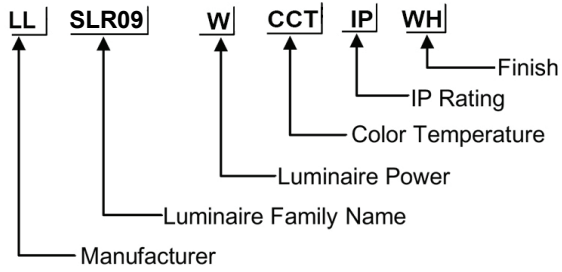

ORDERING CODE

Specification

D 85 * H 71mm

Fixture Material	: Die Cast Aluminium
Fixture Finish	: Thermoset powder coated in White & Black
Diffuser	: Clear Glass
LED Chip	: CREE
Binning	: 3 step MacAdam
Lifespan	: 50,000Hrs
CRI	: >90
Input Voltage	: 220-240V AC, 50/60Hz
Operating Temperature	: -20°C to 45°C
Warranty	: 5 Years against manufacturing defects

Power (W)	Lumen Lm	IP Rating	Beam Angle	Available CCT
6W	600Lm	IP65	5°/18°/36°/45°/90°	2700K
8W	800Lm			3000K
10W	1000Lm			4000K
12W	1200Lm			5000K
15W	1500Lm			6000K