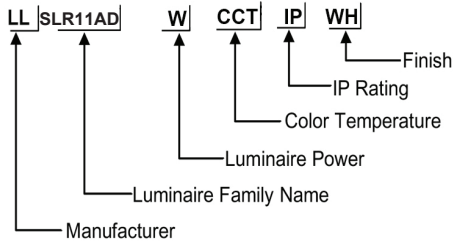

ORDERING CODE

Specification

- Fixture Material : Die Cast Aluminium
- Fixture Finish : Thermoset powder coated in White & Black
- Diffuser : Clear Glass with Anti-Glare reflector
- LED Chip : CREE
- Binning : 3 step MacAdam
- Lifespan : 50,000Hrs
- CRI : >90
- Input Voltage : 220-240V AC, 50/60Hz
- Operating Temperature : -25°C to 45°C
- Warranty : 3 Years against manufacturing defects

D98.4 * H84.5 mm

Power (W)	Lumen Lm	IP Rating	Beam Angle	Available CCT
5 W	500Lm	IP44	5°/18°/36°/45°/90°	2700K
8 W	800Lm			3000K
10 W	1000Lm			4000K
12 W	1200Lm			5000K
15 W	1500Lm			6000K