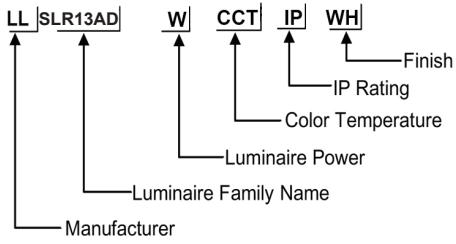

### ORDERING CODE

### Specification

- Fixture Material : Die Cast Aluminium
- Fixture Finish : Thermoset powder coated in White & Black
- Diffuser : Clear Glass with Anti-Glare reflector
- LED Chip : CREE
- Binning : 3 step MacAdam
- Lifespan : 50,000Hrs
- CRI : >90
- Input Voltage : 220-240V AC, 50/60Hz
- Operating Temperature:** -25°C to 45°C
- Warranty : 3 Years against manufacturing defects

D84\* H84 mm

Power (W)	Lumen Lm	IP Rating	Beam Angle	Available CCT
5 W	500Lm	IP44	5°/18°/36°/45°/90°	2700K
8 W	800Lm			3000K
10 W	1000Lm			4000K
12 W	1200Lm			5000K
15 W	1500Lm			6000K