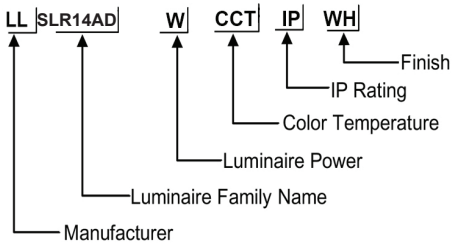

### ORDERING CODE

**D85 \* H42 mm**

### Specification

- Fixture Material : Die Cast Aluminium
- Fixture Finish : Thermoset powder coated in White & Black
- Diffuser : Clear Glass
- LED Chip : CREE
- Binning : 3 step MacAdam
- Lifespan : 50,000Hrs
- CRI : >90
- Input Voltage : 220-240V AC, 50/60Hz
- Operating Temperature : -20°C to 45°C
- Warranty : 5 Years against manufacturing defects

Power (W)	Lumen Lm	IP Rating	Beam Angle	Available CCT
5 W	500Lm	IP44	5°/18°/36°/45°/90°	2700K
8 W	800Lm			3000K
10 W	1000Lm			4000K
12 W	1200Lm			5000K
15 W	1500Lm			6000K