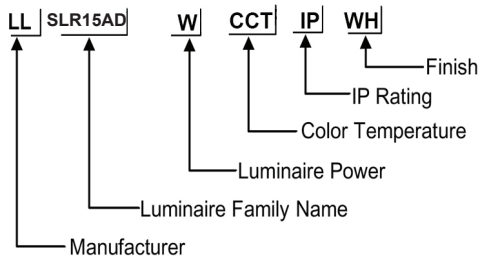

ORDERING CODE

Specification

- Fixture Material : Die Cast Aluminium
- Fixture Finish : Thermoset powder coated in White & Black
- Diffuser : Clear Glass
- LED Chip : CREE
- Binning : 3 step MacAdam
- Lifespan : 50,000Hrs
- CRI : >90
- Input Voltage : 220-240V AC, 50/60Hz
- Operating Temperature : -20°C to 45°C
- Warranty : 5 Years against manufacturing defects

D80 * H43 mm

Power (W)	Lumen Lm	IP Rating	Beam Angle	Available CCT
2 W	200Lm	IP44	5°/18°/36°/45°/90°	2700K
4 W	400Lm			3000K
6 W	600Lm			4000K
8 W	800Lm			5000K
				6000K