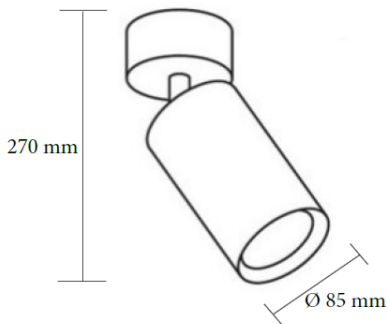

ORDERING CODE

Specification

- Fixture Material** : Die Cast Aluminium
- Fixture Finish** : Thermoset powder coated in White & Black
- Diffuser** : Tempered Safety Glass
- LED Chip** : CREE
- Binning** : 3 step MacAdam
- Lifespan** : 50,000Hrs
- CRI** : >90
- Input Voltage** : 220-240V AC, 50/60Hz
- Operating Temperature:** -25°C to 45°C
- Warranty** : 5 Years against manufacturing defects

Power (W)	Lumen Lm	IP Rating	Beam Angle	Available CCT
5 W	500Lm	IP44	5°/18°/36°/45°/90°	2700K
8 W	800Lm			3000K
10 W	1000Lm			4000K
12 W	1200Lm			5000K
15 W	1500Lm			6000K

BEAM

CUSTOM

FINISH

CUSTOM

COLOR

CUSTOM