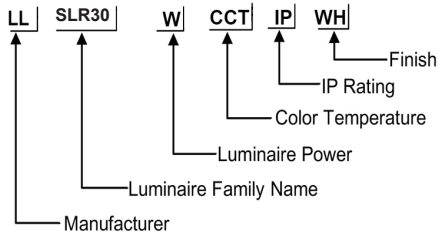

ORDERING CODE

Specification

- Fixture Material** : Die Cast Aluminium
- Fixture Finish** : Thermoset powder coated in White & Black
- Diffuser** : Tempered Safety Glass
- LED Chip** : CREE
- Binning** : 3 step MacAdam
- Lifespan** : 50,000Hrs
- CRI** : >90
- Input Voltage** : 220-240V AC, 50/60Hz
- Operating Temperature:** -25°C to 45°C
- Warranty** : 5 Years against manufacturing defects

Power (W)	Lumen Lm	IP Rating	Beam Angle	Available CCT
5 W	500Lm	IP44	5°/18°/36°/45°/90°	2700K
8 W	800Lm			3000K
10 W	1000Lm			4000K
12 W	1200Lm			5000K
15 W	1500Lm			6000K

BEAM

CUSTOM

FINISH

CUSTOM

COLOR

CUSTOM