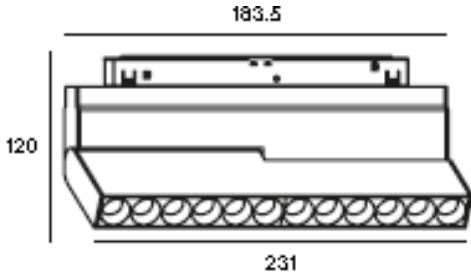

ORDERING CODE

Specification

Fixture Material	: Die Cast Aluminium
Fixture Finish	: Powder Coated
Diffuser	: Frosted PC diffuser
LED Chip	: CREE
Binning	: 3 step MacAdam
Lifespan	: 50,000Hrs
CRI	: >90
Input Voltage	: 48V, 50/60Hz
Operating Temperature	: -25°C to +45°C
Warranty	: 5 Years against manufacturing defects

L122*W33*H39

L230*W33*H39

Power (W)	Lumen Lm	IP Rating	Beam Angle	Available CCT
6 W	600Lm	IP20	Diffused	2700K
12 W	1200Lm			3000K
18 W	1800Lm			4000K
				5000K
				6000K

Honey Comb Louver