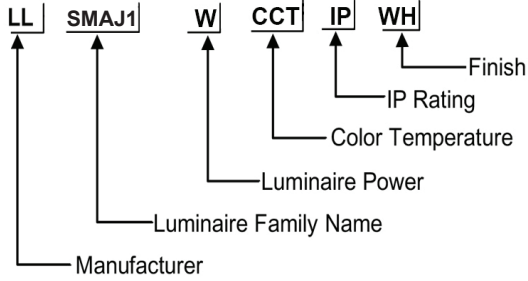

ORDERING CODE

Specification

Fixture Material	: Die Cast Aluminium
Fixture Finish	: Powder Coated
Diffuser	: Frosted PC diffuser
LED Chip	: CREE
Binning	: 3 step MacAdam
Lifespan	: 50,000Hrs
CRI	: >90
Input Voltage	: 48V, 50/60Hz
Operating Temperature	: -25°C to +45°C
Warranty	: 5 Years against manufacturing defects

L122*W33*H39

L230*W33*H39

Power (W)	Lumen Lm	IP Rating	Beam Angle	Available CCT
6 W	600Lm	IP20	Diffused	2700K
12 W	1200Lm			3000K
18 W	1800Lm			4000K
				5000K
				6000K

Honey Comb Louver