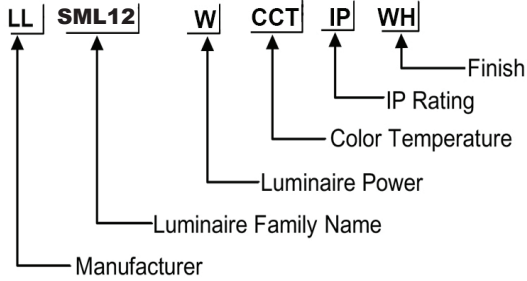

ORDERING CODE

Specification

- Fixture Material : Die Cast Aluminium
- Fixture Finish : Powder Coated
- Diffuser : Frosted PC diffuser
- LED Chip : CREE
- Binning : 3 step MacAdam
- Lifespan : 50,000Hrs
- CRI : >90
- Input Voltage : 48V, 50/60Hz
- Operating Temperature : -25°C to +45°C
- Warranty : 5 Years against manufacturing defects

L517*W27*H15mm

Power (W)	Lumen Lm	IP Rating	Beam Angle	Available CCT
12 W	1200Lm	IP20	Diffused	3000K

Honey Comb Louver