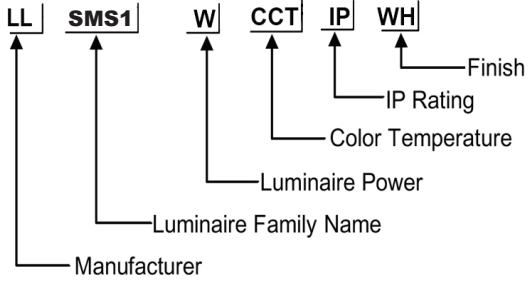

ORDERING CODE

Specification

- Fixture Material : Die Cast Aluminium
- Fixture Finish : Powder Coated
- Diffuser : Frosted PC diffuser
- LED Chip : CREE
- Binning : 3 step MacAdam
- Lifespan : 50,000Hrs
- CRI : >90
- Input Voltage : 48V, 50/60Hz
- Operating Temperature : -25°C to +45°C
- Warranty : 5 Years against manufacturing defects

L230*W33*H39

Power (W)	Lumen Lm	IP Rating	Beam Angle	Available CCT
7 W	700Lm	IP20	Diffused	3000K
12 W	1200Lm			

Honey Comb Louver