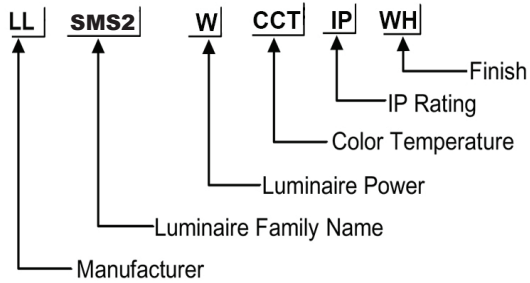

### ORDERING CODE

### Specification

Fixture Material	: Die Cast Aluminium
Fixture Finish	: Powder Coated
Diffuser	: Frosted PC diffuser
LED Chip	: CREE
Binning	: 3 step MacAdam
Lifespan	: 50,000Hrs
CRI	: >90
Input Voltage	: 48V, 50/60Hz
Operating Temperature	: -25°C to +45°C
Warranty	: 5 Years against manufacturing defects

Φ40\*L120mm

Power (W)	Lumen Lm	IP Rating	Beam Angle	Available CCT
7 W	700Lm	IP20	Diffused	3000K
12 W	1200Lm			

Honey Comb Louver