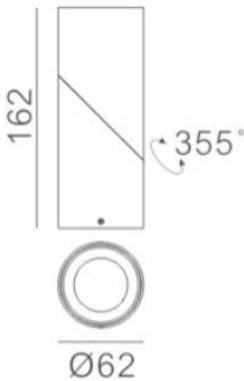

ORDERING CODE

Specification

- Fixture Material** : Die Cast Aluminium
- Fixture Finish** : Thermoset powder coated in White & Black
- Diffuser** : Clear Glass with Anti-Glare reflector
- LED Chip** : CREE
- Binning** : 3 step MacAdam
- Lifespan** : 50,000Hrs
- CRI** : >90
- Input Voltage** : 220-240V AC, 50/60Hz
- Operating Temperature:** -25°C to 45°C
- Warranty** : 5 Years against manufacturing defects

Power (W)	Lumen Lm	IP Rating	Beam Angle	Available CCT
5 W	500Lm	IP44	5°/18°/36°/45°/90°	2700K
8 W	800Lm			3000K
10 W	1000Lm			4000K
12 W	1200Lm			5000K
15 W	1500Lm			6000K