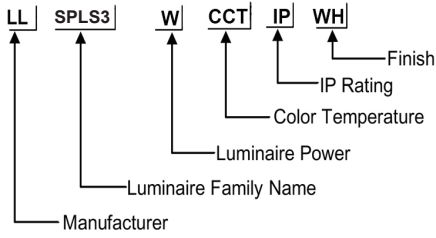

ORDERING CODE

Specification

- Fixture Material** : Die Cast Aluminium
- Fixture Finish** : Thermoset powder coated in White & Black
- Diffuser** : Clear Glass with Anti-Glare reflector
- LED Chip** : CREE
- Binning** : 3 step MacAdam
- Lifespan** : 50,000Hrs
- CRI** : >90
- Input Voltage** : 220-240V AC, 50/60Hz
- Operating Temperature:** -25°C to 45°C
- Warranty** : 5 Years against manufacturing defects

Power (W)	Lumen Lm	IP Rating	Beam Angle	Available CCT
5 W	500Lm	IP44	5°/18°/36°/45°/90°	2700K
8 W	800Lm			3000K
10 W	1000Lm			4000K
12 W	1200Lm			5000K
15 W	1500Lm			6000K