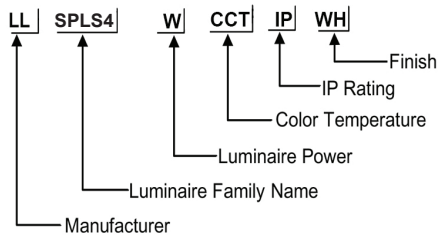

ORDERING CODE

Specification

- Fixture Material** : Die Cast Aluminium
- Fixture Finish** : Thermoset powder coated in White & Black
- Diffuser** : Tempered Safety Glass
- LED Chip** : CREE
- Binning** : 3 step MacAdam
- Lifespan** : 50,000Hrs
- CRI** : >90
- Input Voltage** : 220-240V AC, 50/60Hz
- Operating Temperature:** -25°C to 45°C
- Warranty** : 5 Years against manufacturing defects

Power (W)	Lumen Lm	IP Rating	Beam Angle	Available CCT
5 W	500Lm	IP44	5°/18°/36°/45°/90°	2700K
8 W	800Lm			3000K
10 W	1000Lm			4000K
12 W	1200Lm			5000K
15 W	1500Lm			6000K

BEAM
CUSTOM

FINISH
CUSTOM

COLOR
CUSTOM