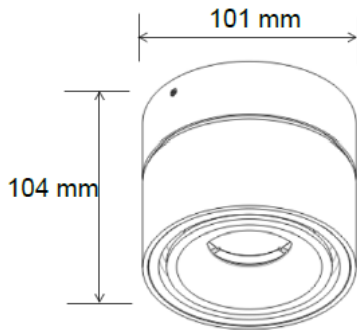

ORDERING CODE

Specification

- Fixture Material** : Die Cast Aluminium
- Fixture Finish** : Thermoset powder coated in White & Black
- Diffuser** : Tempered Safety Glass
- LED Chip** : CREE
- Binning** : 3 step MacAdam
- Lifespan** : 50,000Hrs
- CRI** : >90
- Input Voltage** : 220-240V AC, 50/60Hz
- Operating Temperature:** -25°C to 45°C
- Warranty** : 5 Years against manufacturing defects

Power (W)	Lumen Lm	IP Rating	Beam Angle	Available CCT
5 W	500Lm	IP44	5°/18°/36°/45°/90°	2700K
8 W	800Lm			3000K
10 W	1000Lm			4000K
12 W	1200Lm			5000K
15 W	1500Lm			6000K

BEAM
CUSTOM

FINISH
CUSTOM

COLOR
CUSTOM