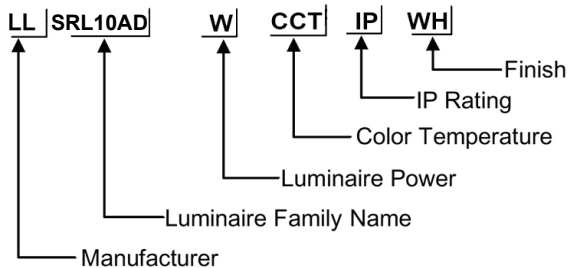

ORDERING CODE

D87 * H103 mm

Specification

- Fixture Material : Die Cast Aluminium
- Fixture Finish : Thermoset powder coated in White & Black
- Diffuser : Clear Glass
- LED Chip : CREE
- Binning : 3 step MacAdam
- Lifespan : 50,000Hrs
- CRI : >90
- Input Voltage : 220-240V AC, 50/60Hz
- Operating Temperature : -20°C to 45°C
- Warranty : 5 Years against manufacturing defects

Power (W)	Lumen Lm	IP Rating	Beam Angle	Available CCT
5W	500Lm	IP65	5°/18°/36°/45°/90°	2700K
8W	800Lm			3000K
10W	1000Lm			4000K
12W	1200Lm			5000K
15W	1500Lm			6000K