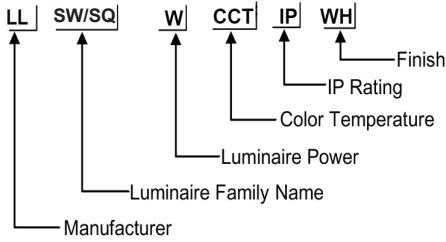

ORDERING CODE

Specification

- Fixture Material** : Die Cast Aluminium
- Fixture Finish** : Powder Coated
- Diffuser** : Opal Polycarbonate
- LED Chip** : CREE
- Binning** : 3 step MacAdam
- Lifespan** : 50,000Hrs
- CRI** : >90
- Input Voltage** : 220-240V AC, 50/60Hz
- Operating Temperature**: -35°C to +55°C
- Warranty** : 5 Years against manufacturing defects

200

Unit: mm

Power (W)	Lumen Lm	IP Rating	Beam Angle	Available CCT
10 W	1000Lm	IP65	Diffused	2700K
12W	1200Lm			3000K
15 W	1500Lm			4000K
18 W	1800Lm			5000K
20 W	2000Lm			6000K