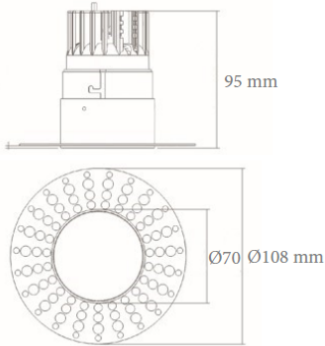

### Specification

- Fixture Material : Die Cast Aluminium
- Fixture Finish : Thermoset powder coated in White & Black
- Diffuser : Clear Glass
- LED Chip : CREE
- Binning : 3 step MacAdam
- Lifespan : 50,000Hrs
- CRI : >90
- Input Voltage : 220-240V AC, 50/60Hz
- Operating Temperature : -20°C to 45°C
- Warranty : 5 Years against manufacturing defects

Power (W)	Lumen Lm	IP Rating	Beam Angle	Available CCT
3W	300Lm	IP65	5°/18°/36°/45°/90°	2700K
5W	500Lm			3000K
8W	800Lm			4000K
10W	1000Lm			5000K
12W	1200Lm			6000K