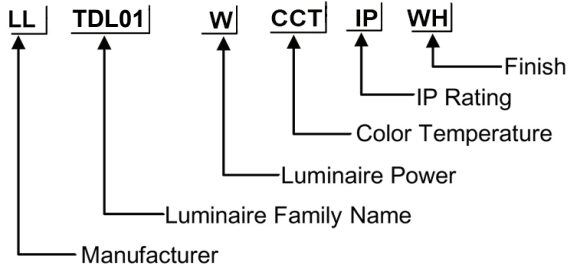

### ORDERING CODE

### Specification

- Fixture Material : Die Cast Aluminium
- Fixture Finish : Thermoset powder coated in White & Black
- Diffuser : Clear Glass
- LED Chip : CREE
- Binning : 3 step MacAdam
- Lifespan : 50,000Hrs
- CRI : >90
- Input Voltage : 220-240V AC, 50/60Hz
- Operating Temperature : -20°C to 45°C
- Warranty : 5 Years against manufacturing defects

Power (W)	Lumen Lm	IP Rating	Beam Angle	Available CCT
3W	300Lm	IP65	5°/18°/36°/45°/90°	2700K
5W	500Lm			3000K
8W	800Lm			4000K
10W	1000Lm			5000K
12W	1200Lm			6000K