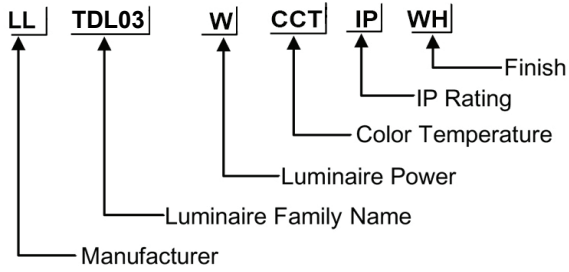

ORDERING CODE

Specification

- Fixture Material : Die Cast Aluminium
- Fixture Finish : Thermoset powder coated in White & Black
- Diffuser : Clear Glass
- LED Chip : CREE
- Binning : 3 step MacAdam
- Lifespan : 50,000Hrs
- CRI : >90
- Input Voltage : 220-240V AC, 50/60Hz
- Operating Temperature: -20°C to 45°C
- Warranty : 5 Years against manufacturing defects

Power (W)	Lumen Lm	IP Rating	Beam Angle	Available CCT
3W	300Lm	IP65	5°/18°/36°/45°/90°	2700K
5W	500Lm			3000K
7W	700Lm			4000K
11W	1100Lm			5000K
13W	1300Lm			6000K

BEAM

CUSTOM

FINISH

CUSTOM

COLOR

CUSTOM