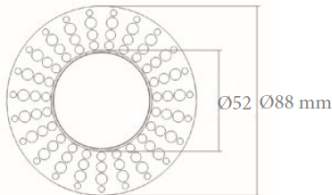

ORDERING CODE

Specification

- Fixture Material : Die Cast Aluminium
- Fixture Finish : Thermoset powder coated in White & Black
- Diffuser : Clear Glass
- LED Chip : CREE
- Binning : 3 step MacAdam
- Lifespan : 50,000Hrs
- CRI : >90
- Input Voltage : 220-240V AC, 50/60Hz
- Operating Temperature: -20°C to 45°C
- Warranty : 5 Years against manufacturing defects

Power (W)	Lumen Lm	IP Rating	Beam Angle	Available CCT
3W	300Lm	IP65	5°/18°/36°/45°/90°	2700K
5W	500Lm			3000K
7W	700Lm			4000K
11W	1100Lm			5000K
13W	1300Lm			6000K

BEAM

CUSTOM

FINISH

CUSTOM

COLOR

CUSTOM