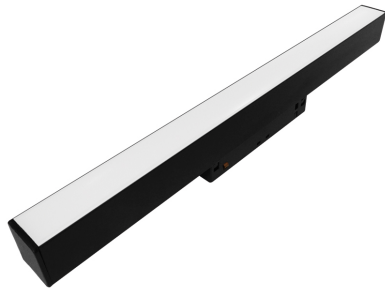

ORDERING CODE

Specification

- Fixture Material : Die Cast Aluminium
- Fixture Finish : Powder Coated
- Diffuser : Frosted PC diffuser
- LED Chip : CREE
- Binning : 3 step MacAdam
- Lifespan : 50,000Hrs
- CRI : >90
- Input Voltage : 48V, 50/60Hz
- Operating Temperature : -25°C to +45°C
- Warranty : 5 Years against manufacturing defects