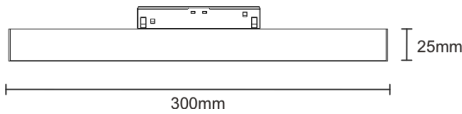

ORDERING CODE

Specification

- Fixture Material : Die Cast Aluminium
- Fixture Finish : Powder Coated
- Diffuser : Frosted PC diffuser
- LED Chip : CREE
- Binning : 3 step MacAdam
- Lifespan : 50,000Hrs
- CRI : >90
- Input Voltage : 48V, 50/60Hz
- Operating Temperature : -25°C to +45°C
- Warranty : 5 Years against manufacturing defects

Power (W)	Lumen Lm	IP Rating	Beam Angle	Available CCT
10 W	1000Lm	IP20	Diffused	2700K
20 W	2000Lm			3000K
25 W	2500Lm			4000K
				5000K
				6000K