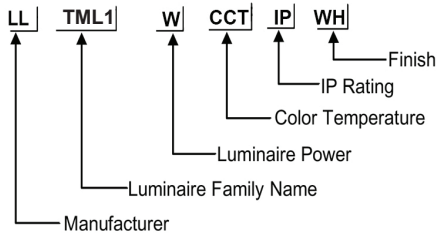

ORDERING CODE

Specification

- Fixture Material : Die Cast Aluminium
- Fixture Finish : Powder Coated
- Diffuser : Frosted PC diffuser
- LED Chip : CREE
- Binning : 3 step MacAdam
- Lifespan : 50,000Hrs
- CRI : >90
- Input Voltage : 48V, 50/60Hz
- Operating Temperature : -25°C to +45°C
- Warranty : 5 Years against manufacturing defects

Power (W)	Lumen Lm	IP Rating	Beam Angle	Available CCT
10 W	1000Lm	IP20	Diffused	2700K
20 W	2000Lm			3000K
25 W	2500Lm			4000K
				5000K
				6000K