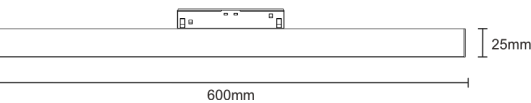

ORDERING CODE

Specification

- Fixture Material : Die Cast Aluminium
- Fixture Finish : Powder Coated
- Diffuser : Frosted PC diffuser
- LED Chip : CREE
- Binning : 3 step MacAdam
- Lifespan : 50,000Hrs
- CRI : >90
- Input Voltage : 48V, 50/60Hz
- Operating Temperature : -25°C to +45°C
- Warranty : 5 Years against manufacturing defects

Power (W)	Lumen Lm	IP Rating	Beam Angle	Available CCT
10 W	1000Lm	IP20	Diffused	2700K
20 W	2000Lm			3000K
25 W	2500Lm			4000K
				5000K
				6000K