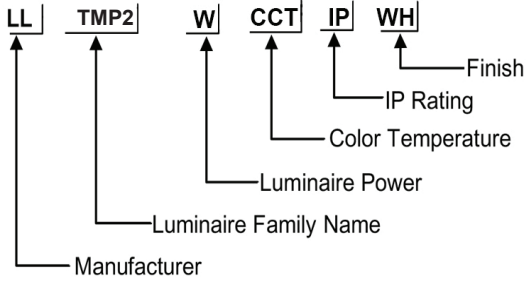

ORDERING CODE

Φ100*80

Specification

- Fixture Material : Die Cast Aluminium
- Fixture Finish : Powder Coated
- Diffuser : Clear Glass
- LED Chip : CREE
- Binning : 3 step MacAdam
- Lifespan : 50,000Hrs
- CRI : >90
- Input Voltage : 48V, 50/60Hz
- Operating Temperature : -25°C to +45°C
- Warranty : 5 Years against manufacturing defects

Power (W)	Lumen Lm	IP Rating	Beam Angle	Available CCT
9 W	900Lm	IP20	Diffused	2700K
				3000K
				4000K
				5000K
				6000K

Honey Comb Louver