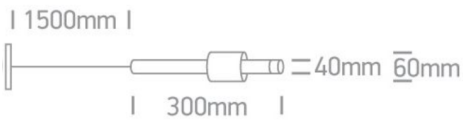

### Specification

- Fixture Material : Die Cast Aluminium
- Fixture Finish : Powder Coated
- Diffuser : Clear Glass
- LED Chip : CREE
- Binning : 3 step MacAdam
- Lifespan : 50,000Hrs
- CRI : >90
- Input Voltage : 48V, 50/60Hz
- Operating Temperature : -25°C to +45°C
- Warranty : 5 Years against manufacturing defects

Power (W)	Lumen Lm	IP Rating	Beam Angle	Available CCT
9 W	900Lm	IP20	Diffused	2700K
				3000K
				4000K
				5000K
				6000K

Honey Comb Louver