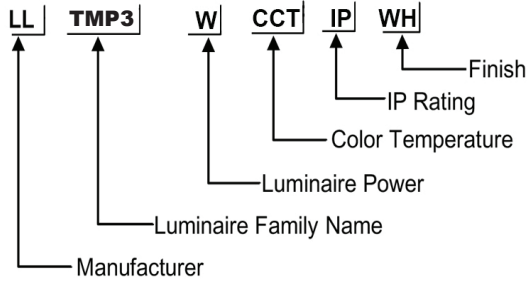

### ORDERING CODE

### Specification

- Fixture Material : Die Cast Aluminium
- Fixture Finish : Powder Coated
- Diffuser : Clear Glass
- LED Chip : CREE
- Binning : 3 step MacAdam
- Lifespan : 50,000Hrs
- CRI : >90
- Input Voltage : 48V, 50/60Hz
- Operating Temperature : -25°C to +45°C
- Warranty : 5 Years against manufacturing defects

Power (W)	Lumen Lm	IP Rating	Beam Angle	Available CCT
9 W	900Lm	IP20	Diffused	2700K
				3000K
				4000K
				5000K
				6000K

Honey Comb Louver