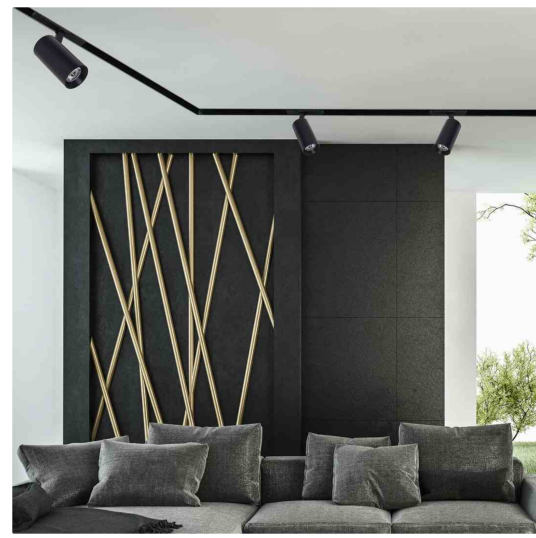

ORDERING CODE

90 mm

Ø 40 mm

Specification

Fixture Material	: Die Cast Aluminium
Fixture Finish	: Powder Coated
Diffuser	: Frosted PC diffuser
LED Chip	: CREE
Binning	: 3 step MacAdam
Lifespan	: 50,000Hrs
CRI	: >90
Input Voltage	: 48V, 50/60Hz
Operating Temperature	: -25°C to +45°C
Warranty	: 5 Years against manufacturing defects

Power (W)	Lumen Lm	IP Rating	Beam Angle	Available CCT
3 W	300Lm	IP20	Diffused	3000K 4000K
7 W	700Lm			
12 W	1200Lm			
16 W	1600Lm			

Honey Comb Louver