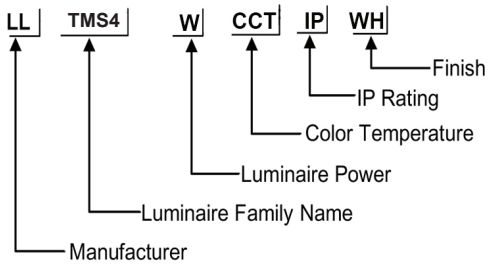

ORDERING CODE

90 mm

Ø 40 mm

Specification

Fixture Material	: Die Cast Aluminium
Fixture Finish	: Powder Coated
Diffuser	: Frosted PC diffuser
LED Chip	: CREE
Binning	: 3 step MacAdam
Lifespan	: 50,000Hrs
CRI	: >90
Input Voltage	: 48V, 50/60Hz
Operating Temperature	: -25°C to +45°C
Warranty	: 5 Years against manufacturing defects

Power (W)	Lumen Lm	IP Rating	Beam Angle	Available CCT
3 W	300Lm	IP20	Diffused	3000K 4000K
7 W	700Lm			
12 W	1200Lm			
16 W	1600Lm			

Honey Comb Louver