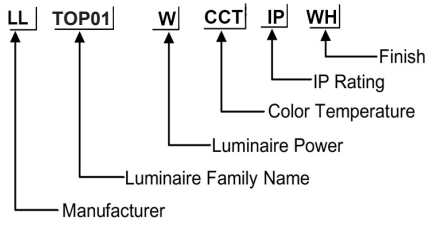

**ORDERING CODE**

**Specification**

- Fixture Material** : Die Cast Aluminium
- Fixture Finish** : Powder Coated
- Diffuser** : Tempered Glass
- Cowl Material** : Die Cast Aluminium
- LED Chip** : CREE
- Binning** : 3 step MacAdam
- Lifespan** : 50.000 Hrs
- CRI** : >80
- Input Voltage** : 12V AC, 50/60Hz or 220-240V AC, 50/60Hz
- Operating Temperature** : -20°C to 55°C
- Warranty** : 5 Years against manufacturing defects

Power (W)	Lumen Lm	IP Rating	Beam Angle	Available CCT
5 W	500Lm	65	5°/20°/45°/60°/90°	2700K
9 W	900Lm			3000K
13 W	1300Lm			4000K
15 W	1500Lm			6000K