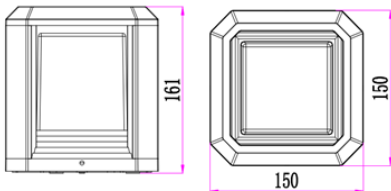

**ORDERING CODE**

**Specification**

- Fixture Material** : Die Cast Aluminium
- Fixture Finish** : Powder Coated
- Diffuser** : Tempered Glass
- Cowl Material** : Die Cast Aluminium
- LED Chip** : CREE
- Binning** : 3 step MacAdam
- Lifespan** : 50.000 Hrs
- CRI** : >80
- Input Voltage** : 12V AC, 50/60Hz or 220-240V AC, 50/60Hz
- Operating Temperature** : -20°C to 55°C
- Warranty** : 5 Years against manufacturing defects

Power (W)	Lumen Lm	IP Rating	Beam Angle	Available CCT
5 W	500Lm	65	5°/20°/45°/60°/90°	2700K
9 W	900Lm			3000K
13 W	1300Lm			4000K
15 W	1500Lm			6000K