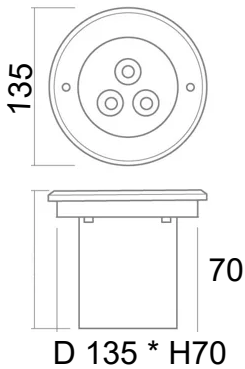

ORDERING CODE

Specification

- Fixture Material** : Die-cast Aluminum with Stainless Steel 316
- Fixture Finish** : Powder Coated
- Diffuser** : Safety Glass with Anti-Glare Special Lens
- LED Chip** : CREE
- Binning** : 3 step MacAdam
- Lifespan** : 50.000 Hrs
- CRI** : >80
- Input Voltage** : 24VDC, 50/60Hz
- Operating Temperature** : -35°C to +55°C
- Warranty** : 5 Years against manufacturing defects

Power (W)	Lumen Lm	IP Rating	Beam Angle	Available CCT
6 W	600Lm	IP67	5°/20°/45°/60°/90°	2700K
8 W	800Lm			3000K
10 W	1000Lm	IP68	5°/20°/45°/60°/90°	4000K
12 W	1200Lm			6000K

Honey Comb Louver