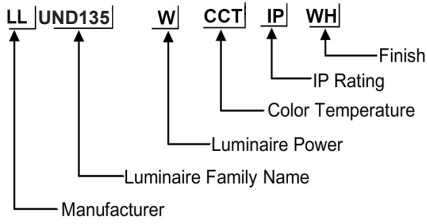

ORDERING CODE

Specification

- Fixture Material** : Die-cast Aluminum with Stainless Steel 316
- Fixture Finish** : Powder Coated
- Diffuser** : Safety Glass with Anti-Glare Special Lens
- LED Chip** : CREE
- Binning** : 3 step MacAdam
- Lifespan** : 50.000 Hrs
- CRI** : >80
- Input Voltage** : 24VDC, 50/60Hz
- Operating Temperature** : -35°C to +55°C
- Warranty** : 5 Years against manufacturing defects

Power (W)	Lumen Lm	IP Rating	Beam Angle	Available CCT
6 W	600Lm	IP67	5°/20°/45°/60°/90°	2700K
8 W	800Lm			3000K
10 W	1000Lm	IP68	5°/20°/45°/60°/90°	4000K
12 W	1200Lm			6000K

Honey Comb Louver