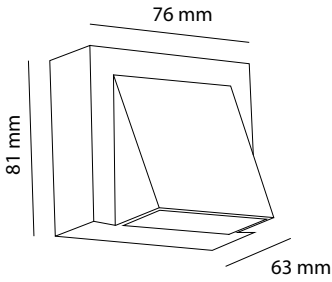

Power (W)	Lumen Lm	IP Rating	Beam Angle	Available CCT
3 W	300Lm	65	5°/20°/45°/60°/90°	2700K
5 W	500Lm			3000K
7 W	700Lm			4000K
9 W	900Lm			6000K