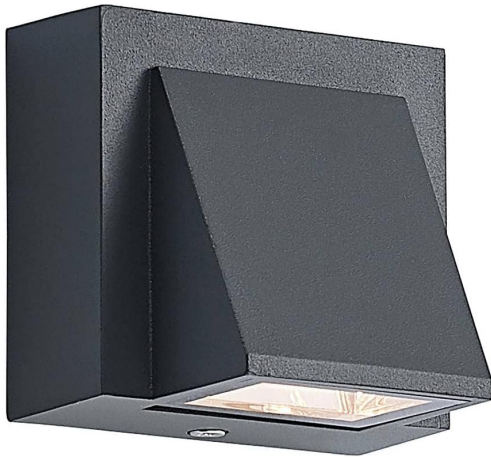

### Specification

- Fixture Material** : Die Cast Aluminium
- Fixture Finish** : Powder Coated
- Diffuser** : Safety Glass / PC
- Cowl Material** : Die Cast Aluminium
- LED Chip** : CREE
- Binning** : 3 step MacAdam
- Lifespan** : 50.000 Hrs
- CRI** : >80
- Input Voltage** : 12V AC, 50/60Hz or 220-240V AC, 50/60Hz
- Operating Temperature** : -35°C to 55°C
- Warranty** : 5 Years against manufacturing defects