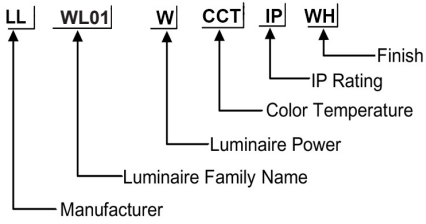

### ORDERING CODE

### Specification

- Fixture Material** : Die Cast Aluminium
- Fixture Finish** : Powder Coated
- Diffuser** : Safety Glass / PC
- Cowl Material** : Die Cast Aluminium
- LED Chip** : CREE
- Binning** : 3 step MacAdam
- Lifespan** : 50.000 Hrs
- CRI** : >80
- Input Voltage** : 12V AC, 50/60Hz or 220-240V AC, 50/60Hz
- Operating Temperature** : -35°C to 55°C
- Warranty** : 5 Years against manufacturing defects

Power (W)	Lumen Lm	IP Rating	Beam Angle	Available CCT
3 W	300Lm	65	5°/20°/45°/60°/90°	2700K
5 W	500Lm			3000K
7 W	700Lm			4000K
9 W	900Lm			6000K