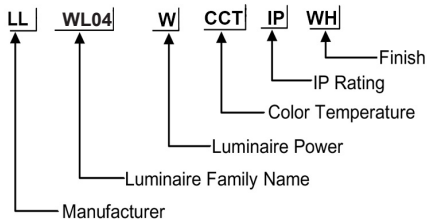

ORDERING CODE

160 mm

58 mm

92 mm

Specification

- Fixture Material** : Die Cast Aluminium
- Fixture Finish** : Powder Coated
- Diffuser** : Safety Glass
- Cowl Material** : Die Cast Aluminium
- LED Chip** : CREE
- Binning** : 3 step MacAdam
- Lifespan** : 50.000 Hrs
- CRI** : >80
- Input Voltage** : 12V AC, 50/60Hz or 220-240V AC, 50/60Hz
- Operating Temperature** : -35°C to 55°C
- Warranty** : 5 Years against manufacturing defects

Power (W)	Lumen Lm	IP Rating	Beam Angle	Available CCT
4 W	400Lm	65	5°/20°/45°/60°/90°	2700K
6 W	600Lm			3000K
8 W	800Lm			4000K
12 W	1200Lm			6000K