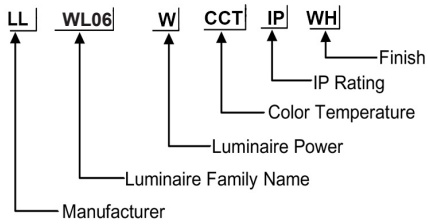

ORDERING CODE

Specification

- Fixture Material** : Die Cast Aluminium
- Fixture Finish** : Powder Coated
- Diffuser** : Safety Glass
- Cowl Material** : Die Cast Aluminium
- LED Chip** : CREE
- Binning** : 3 step MacAdam
- Lifespan** : 50.000 Hrs
- CRI** : >80
- Input Voltage** : 12V AC, 50/60Hz or 220-240V AC, 50/60Hz
- Operating Temperature** : -35°C to 55°C
- Warranty** : 5 Years against manufacturing defects

| Power (W) | Lumen Lm | IP Rating | Beam Angle | Available CCT |
|-----------|----------|-----------|--------------------|---------------|
| 4 W | 400Lm | 65 | 5°/20°/45°/60°/90° | 2700K |
| 6 W | 600Lm | | | 3000K |
| 8 W | 800Lm | | | 4000K |
| 12 W | 1200Lm | | | 6000K |