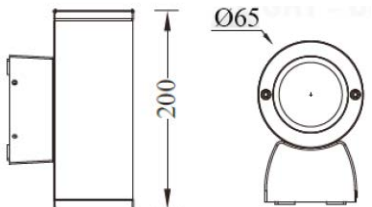

ORDERING CODE

Specification

- Fixture Material** : Die Cast Aluminium
- Fixture Finish** : Powder Coated
- Diffuser** : Safety Glass
- Cowl Material** : Die Cast Aluminium
- LED Chip** : CREE
- Binning** : 3 step MacAdam
- Lifespan** : 50.000 Hrs
- CRI** : >80
- Input Voltage** : 12V AC, 50/60Hz or 220-240V AC, 50/60Hz
- Operating Temperature** : -35°C to 55°C
- Warranty** : 5 Years against manufacturing defects

| Power (W) | Lumen Lm | IP Rating | Beam Angle | Available CCT |
|-----------|----------|-----------|--------------------|---------------|
| 4 W | 400Lm | 65 | 5°/20°/45°/60°/90° | 2700K |
| 6 W | 600Lm | | | 3000K |
| 8 W | 800Lm | | | 4000K |
| 12 W | 1200Lm | | | 6000K |