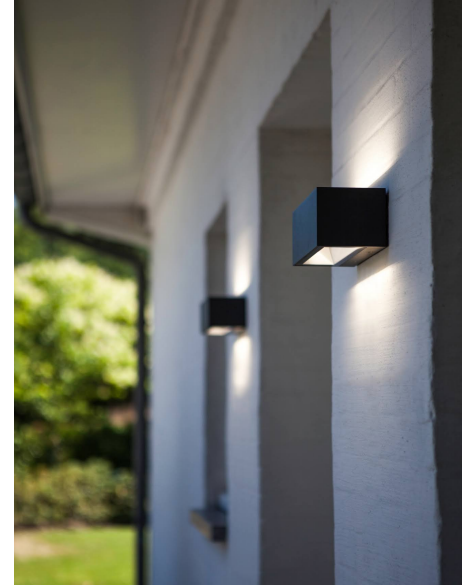

ORDERING CODE

Specification

Fixture Material	: Die Cast Aluminium
Fixture Finish	: Powder Coated
Diffuser	: Safety Glass
Cowl Material	: Die Cast Aluminium
LED Chip	: CREE
Binning	: 3 step MacAdam
Lifespan	: 50.000 Hrs
CRI	: >80
Input Voltage	: 12V AC, 50/60Hz or 220-240V AC, 50/60Hz
Operating Temperature	: -25°C to 40°C
Warranty	: 5 Years against manufacturing defects