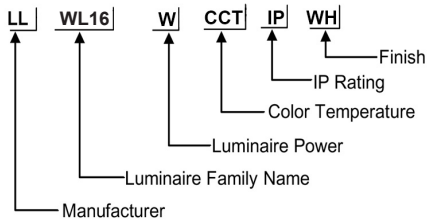

ORDERING CODE

Specification

Fixture Material	: Die Cast Aluminium
Fixture Finish	: Powder Coated
Diffuser	: Safety Glass
Cowl Material	: Die Cast Aluminium
LED Chip	: CREE
Binning	: 3 step MacAdam
Lifespan	: 50.000 Hrs
CRI	: >80
Input Voltage	: 12V AC, 50/60Hz or 220-240V AC, 50/60Hz
Operating Temperature	: -25°C to 40°C
Warranty	: 5 Years against manufacturing defects

Power (W)	Lumen Lm	IP Rating	Beam Angle	Available CCT
4 W	400Lm	IP65	5°/20°/45°/60°/90°	2700K
6 W	600Lm			3000K
8 W	800Lm			4000K
12 W	1200Lm			6000K