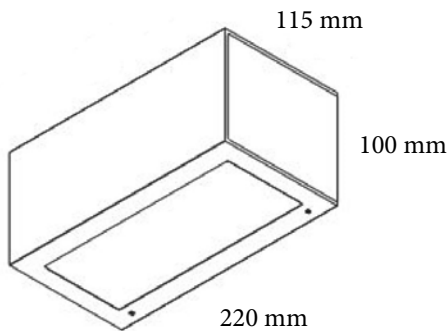

ORDERING CODE

Specification

Fixture Material	: Die Cast Aluminium
Fixture Finish	: Powder Coated
Diffuser	: Safety Glass
Cowl Material	: Die Cast Aluminium
LED Chip	: CREE
Binning	: 3 step MacAdam
Lifespan	: 50.000 Hrs
CRI	: >80
Input Voltage	: 12V AC, 50/60Hz or 220-240V AC, 50/60Hz
Operating Temperature	: -25°C to 40°C
Warranty	: 5 Years against manufacturing defects

Power (W)	Lumen Lm	IP Rating	Beam Angle	Available CCT
4 W	400Lm	IP65	5°/20°/45°/60°/90°	2700K
6 W	600Lm			3000K
8 W	800Lm			4000K
12 W	1200Lm			6000K