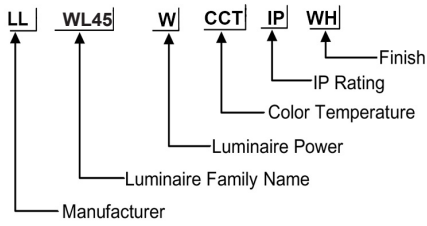

ORDERING CODE

Specification

- Fixture Material** : Die Cast Aluminium
- Fixture Finish** : Powder Coated
- Diffuser** : Safety Glass / PMMA
- Cowl Material** : Die Cast Aluminium
- LED Chip** : CREE
- Binning** : 3 step MacAdam
- Lifespan** : 50.000 Hrs
- CRI** : >80
- Input Voltage** : 12V AC, 50/60Hz or 220-240V AC, 50/60Hz
- Operating Temperature** : -25°C to 40°C
- Warranty** : 5 Years against manufacturing defects

Power (W)	Lumen Lm	IP Rating	Beam Angle	Available CCT
6 W	600Lm	IP20	5°/20°/45°/60°/90°	2700K
8 W	800Lm			3000K
10 W	1000Lm	IP44		4000K
12 W	1200Lm			6000K