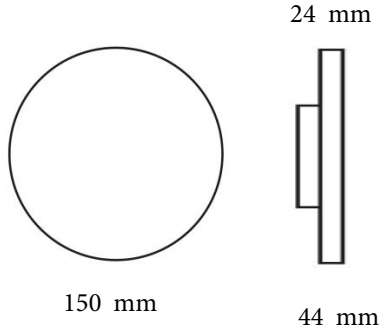

ORDERING CODE

Specification

- Fixture Material** : Die Cast Aluminium
- Fixture Finish** : Powder Coated
- Diffuser** : Safety Glass / PMMA
- Cowl Material** : Die Cast Aluminium
- LED Chip** : CREE
- Binning** : 3 step MacAdam
- Lifespan** : 50.000 Hrs
- CRI** : >80
- Input Voltage** : 12V AC, 50/60Hz or 220-240V AC, 50/60Hz
- Operating Temperature** : -25°C to 40°C
- Warranty** : 5 Years against manufacturing defects

Power (W)	Lumen Lm	IP Rating	Beam Angle	Available CCT
6 W	600Lm	IP20	5°/20°/45°/60°/90°	2700K
8 W	800Lm			3000K
10 W	1000Lm	IP44		4000K
12 W	1200Lm			6000K