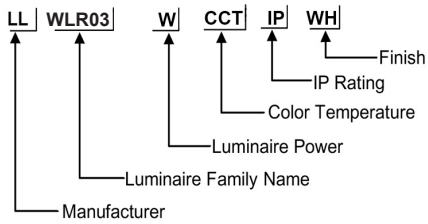

ORDERING CODE

Specification

- Fixture Material** : Die Cast Aluminium
- Fixture Finish** : Powder Coated
- Diffuser** : Safety Glass / PMMA
- Cowl Material** : Die Cast Aluminium
- LED Chip** : CREE
- Binning** : 3 step MacAdam
- Lifespan** : 50.000 Hrs
- CRI** : >80
- Input Voltage** : 12V AC, 50/60Hz or 220-240V AC, 50/60Hz
- Operating Temperature** : -25°C to 40°C
- Warranty** : 5 Years against manufacturing defects

Power (W)	Lumen Lm	IP Rating	Beam Angle	Available CCT
3 W	300Lm	65	5°/20°/45°/60°/90°	2700K
5 W	500Lm			3000K
6 W	600Lm			4000K
8 W	800Lm			6000K