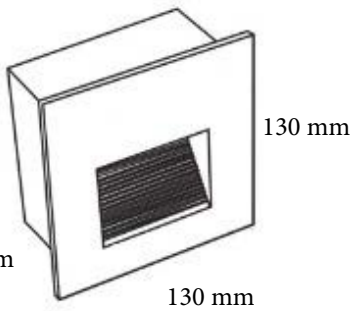

ORDERING CODE

Specification

- Fixture Material** : Die Cast Aluminium
- Fixture Finish** : Powder Coated
- Diffuser** : Safety Glass / PMMA
- Cowl Material** : Die Cast Aluminium
- LED Chip** : CREE
- Binning** : 3 step MacAdam
- Lifespan** : 50.000 Hrs
- CRI** : >80
- Input Voltage** : 12V AC, 50/60Hz or 220-240V AC, 50/60Hz
- Operating Temperature** : -25°C to 40°C
- Warranty** : 5 Years against manufacturing defects

Power (W)	Lumen Lm	IP Rating	Beam Angle	Available CCT
3 W	300Lm	65	5°/20°/45°/60°/90°	2700K
5 W	500Lm			3000K
6 W	600Lm			4000K
8 W	800Lm			6000K