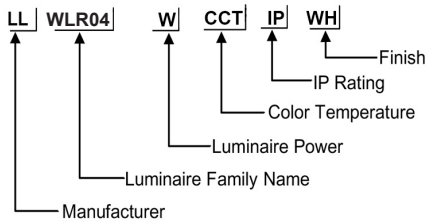

### ORDERING CODE

### Specification

- Fixture Material** : Die Cast Aluminium
- Fixture Finish** : Powder Coated
- Diffuser** : Safety Glass / PMMA
- Cowl Material** : Die Cast Aluminium
- LED Chip** : CREE
- Binning** : 3 step MacAdam
- Lifespan** : 50.000 Hrs
- CRI** : >80
- Input Voltage** : 12V AC, 50/60Hz or 220-240V AC, 50/60Hz
- Operating Temperature** : -25°C to 40°C
- Warranty** : 5 Years against manufacturing defects

Power (W)	Lumen Lm	IP Rating	Beam Angle	Available CCT
6 W	600Lm	65	5°/20°/45°/60°/90°	2700K
8 W	800Lm			3000K
10 W	1000Lm			4000K
12 W	1200Lm			6000K