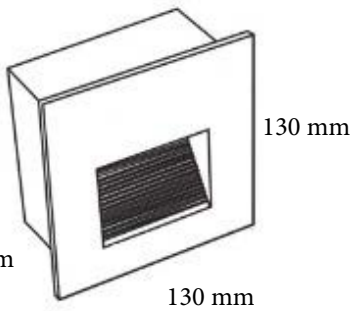

### Specification

- Fixture Material** : Die Cast Aluminium
- Fixture Finish** : Powder Coated
- Diffuser** : Safety Glass / PMMA
- Cowl Material** : Die Cast Aluminium
- LED Chip** : CREE
- Binning** : 3 step MacAdam
- Lifespan** : 50.000 Hrs
- CRI** : >80
- Input Voltage** : 12V AC, 50/60Hz or 220-240V AC, 50/60Hz
- Operating Temperature** : -25°C to 40°C
- Warranty** : 5 Years against manufacturing defects

Power (W)	Lumen Lm	IP Rating	Beam Angle	Available CCT
6 W	600Lm	65	5°/20°/45°/60°/90°	2700K
8 W	800Lm			3000K
10 W	1000Lm			4000K
12 W	1200Lm			6000K