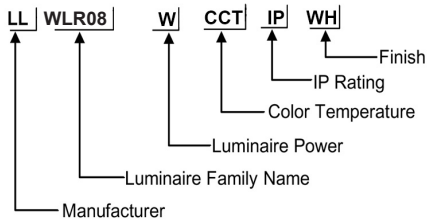

### ORDERING CODE

### Specification

- Fixture Material** : Die Cast Aluminium
- Fixture Finish** : Powder Coated
- Diffuser** : Safety Glass
- Cowl Material** : Die Cast Aluminium
- LED Chip** : CREE
- Binning** : 3 step MacAdam
- Lifespan** : 50.000 Hrs
- CRI** : >80
- Input Voltage** : 12V AC, 50/60Hz or 220-240V AC, 50/60Hz
- Operating Temperature** : -25°C to 40°C
- Warranty** : 5 Years against manufacturing defects

Power (W)	Lumen Lm	IP Rating	Beam Angle	Available CCT
2 W	200Lm	IP65	5°/20°/45°/60°/90°	2700K
3 W	300Lm			3000K
5 W	500Lm			4000K
7W	700Lm			6000K