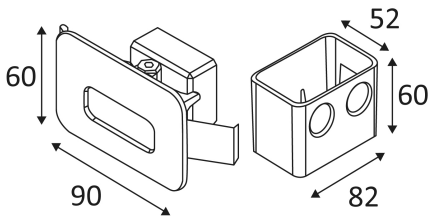

### Specification

- Fixture Material** : Die Cast Aluminium
- Fixture Finish** : Powder Coated
- Diffuser** : Safety Glass
- Cowl Material** : Die Cast Aluminium
- LED Chip** : CREE
- Binning** : 3 step MacAdam
- Lifespan** : 50.000 Hrs
- CRI** : >80
- Input Voltage** : 12V AC, 50/60Hz or 220-240V AC, 50/60Hz
- Operating Temperature** : -25°C to 40°C
- Warranty** : 5 Years against manufacturing defects

Power (W)	Lumen Lm	IP Rating	Beam Angle	Available CCT
2 W	200Lm	IP65	5°/20°/45°/60°/90°	2700K
3 W	300Lm			3000K
5 W	500Lm			4000K
7W	700Lm			6000K