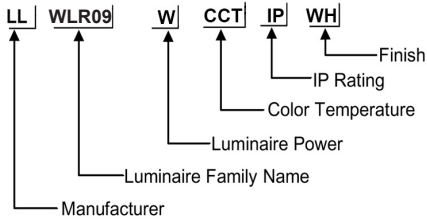

### ORDERING CODE

### Specification

- Fixture Material** : Die Cast Aluminium
- Fixture Finish** : Powder Coated
- Diffuser** : Safety Glass
- Cowl Material** : Die Cast Aluminium
- LED Chip** : CREE
- Binning** : 3 step MacAdam
- Lifespan** : 50.000 Hrs
- CRI** : >80
- Input Voltage** : 12V AC, 50/60Hz or 220-240V AC, 50/60Hz
- Operating Temperature** : -25°C to 40°C
- Warranty** : 5 Years against manufacturing defects

Power (W)	Lumen Lm	IP Rating	Beam Angle	Available CCT
2 W	200Lm			2700K
3 W	300Lm	IP65	5°/20°/45°/60°/90°	3000K
5 W	500Lm			4000K
7 W	700Lm			6000K