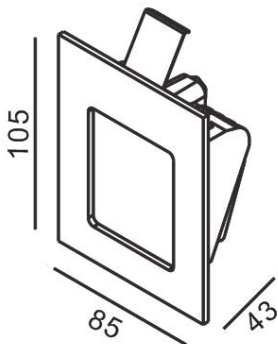

### ORDERING CODE

### Specification

- Fixture Material** : Die Cast Aluminium
- Fixture Finish** : Powder Coated
- Diffuser** : Safety Glass
- Cowl Material** : Die Cast Aluminium
- LED Chip** : CREE
- Binning** : 3 step MacAdam
- Lifespan** : 50.000 Hrs
- CRI** : >80
- Input Voltage** : 12V AC, 50/60Hz or 220-240V AC, 50/60Hz
- Operating Temperature** : -25°C to 40°C
- Warranty** : 5 Years against manufacturing defects