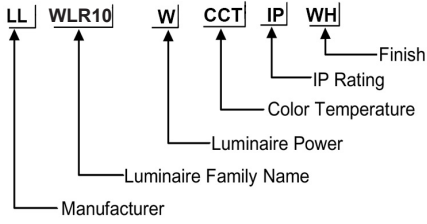

**ORDERING CODE**

**Specification**

- Fixture Material** : Die Cast Aluminium
- Fixture Finish** : Powder Coated
- Diffuser** : Safety Glass / PMMA
- Cowl Material** : Die Cast Aluminium
- LED Chip** : CREE
- Binning** : 3 step MacAdam
- Lifespan** : 50.000 Hrs
- CRI** : >80
- Input Voltage** : 12V AC, 50/60Hz or 220-240V AC, 50/60Hz
- Operating Temperature** : -25°C to 40°C
- Warranty** : 5 Years against manufacturing defects

170\*170 H 63 mm

Power (W)	Lumen Lm	IP Rating	Beam Angle	Available CCT
6 W	600Lm	IP65	5°/20°/45°/60°/90°	2700K
8 W	800Lm			3000K
10 W	1000Lm			4000K
12 W	1200Lm			6000K