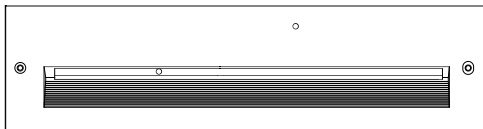

**ORDERING CODE**

**Specification**

- Fixture Material** : Die Cast Aluminium
- Fixture Finish** : Powder Coated
- Diffuser** : Safety Glass / PMMA
- Cowl Material** : Die Cast Aluminium
- LED Chip** : CREE
- Binning** : 3 step MacAdam
- Lifespan** : 50.000 Hrs
- CRI** : >80
- Input Voltage** : 12V AC, 50/60Hz or 220-240V AC, 50/60Hz
- Operating Temperature** : -25°C to 40°C
- Warranty** : 5 Years against manufacturing defects

170\*170 H 63 mm

Power (W)	Lumen Lm	IP Rating	Beam Angle	Available CCT
6 W	600Lm	IP65	5°/20°/45°/60°/90°	2700K
8 W	800Lm			3000K
10 W	1000Lm			4000K
12 W	1200Lm			6000K