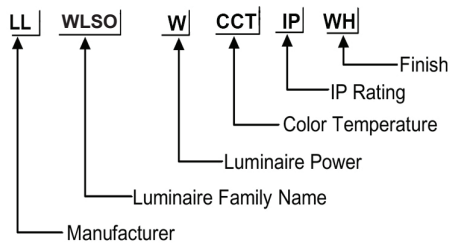

ORDERING CODE

Specification

- Fixture Material** : Die Cast Aluminium
- Fixture Finish** : Powder Coated
- Diffuser** : Opal Polycarbonate
- LED Chip** : CREE
- Binning** : 3 step MacAdam
- Lifespan** : 50,000Hrs
- CRI** : >90
- Input Voltage** : 220-240V AC, 50/60Hz
- Operating Temperature**: -35°C to +55°C
- Warranty** : 5 Years against manufacturing defects

180 Unit: mm 90

Power (W)	Lumen Lm	IP Rating	Beam Angle	Available CCT
10 W	1000Lm	IP65	Diffused	2700K
12W	1200Lm			3000K
15 W	1500Lm			4000K
18 W	1800Lm			5000K
20 W	2000Lm			6000K