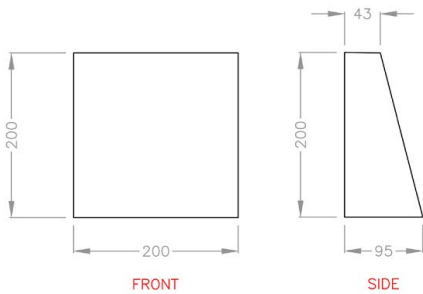

ORDERING CODE

Specification

- Fixture Material** : Die Cast Aluminium
- Fixture Finish** : Powder Coated
- Diffuser** : Clear Polycarbonate
- Cowl Material** : Die Cast Aluminium
- LED Chip** : CREE
- Binning** : 3 step MacAdam
- Lifespan** : 50.000 Hrs
- CRI** : >80
- Input Voltage** : 12V AC, 50/60Hz or 220-240V AC, 50/60Hz
- Operating Temperature** : -25°C to 40°C
- Warranty** : 5 Years against manufacturing defects

| Power (W) | Lumen Lm | IP Rating | Beam Angle | Available CCT |
|-----------|----------|-----------|--------------------|---------------|
| 10 W | 1000Lm | IP65 | 5°/20°/45°/60°/90° | 2700K |
| 12 W | 1200Lm | | | 3000K |
| 16 W | 1600Lm | | | 4000K |
| 18 W | 1800Lm | | | 6000K |