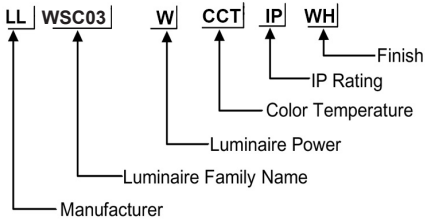

ORDERING CODE

Specification

- Fixture Material** : Die Cast Aluminium
- Fixture Finish** : Powder Coated
- Diffuser** : Clear Polycarbonate
- Cowl Material** : Die Cast Aluminium
- LED Chip** : CREE
- Binning** : 3 step MacAdam
- Lifespan** : 50.000 Hrs
- CRI** : >80
- Input Voltage** : 12V AC, 50/60Hz or 220-240V AC, 50/60Hz
- Operating Temperature** : -25°C to 40°C
- Warranty** : 5 Years against manufacturing defects

| Power (W) | Lumen Lm | IP Rating | Beam Angle | Available CCT |
|-----------|----------|-----------|--------------------|---------------|
| 10 W | 1000Lm | IP65 | 5°/20°/45°/60°/90° | 2700K |
| 12 W | 1200Lm | | | 3000K |
| 16 W | 1600Lm | | | 4000K |
| 18 W | 1800Lm | | | 6000K |